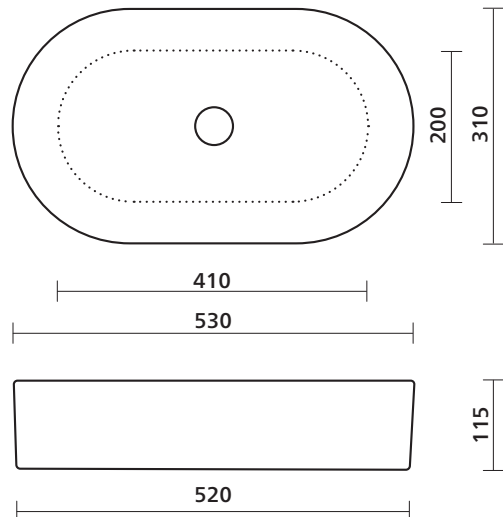

Ceramic Pop-out Basin Wastes + other basin wastes

For basin waste options, please refer to the Bathroom Extras data sheet.

Product details

TAPHOLE	No taphole.
WASTE	Suits standard 32 mm non-overflow waste.
OVERFLOW	No overflow.
MATERIAL	Vitreous china.
FINISH	Silk matte: available in white and colours shown. Gloss: white only.
COLOUR	Available in multiple colours.
FIXING	Always use the actual basin to verify cutout. Use silicone sealant. Do not use epoxy type adhesives.

SEIMA

kitchen + laundry + bathroom ware

seima.com.au

Please note

- All measurements are in millimetres.
- Dimensions are nominal and subject to normal ceramic manufacturing variations of ± 5 mm.
- Fixing: Use silicone sealant. Do not use epoxy type adhesives.
- Always use the actual basin to verify cutout.
- Specifications may vary without notice as part of our continuous improvement practices.
- Clean with a damp cloth. Do not use abrasive cleaners, liquids or pastes.